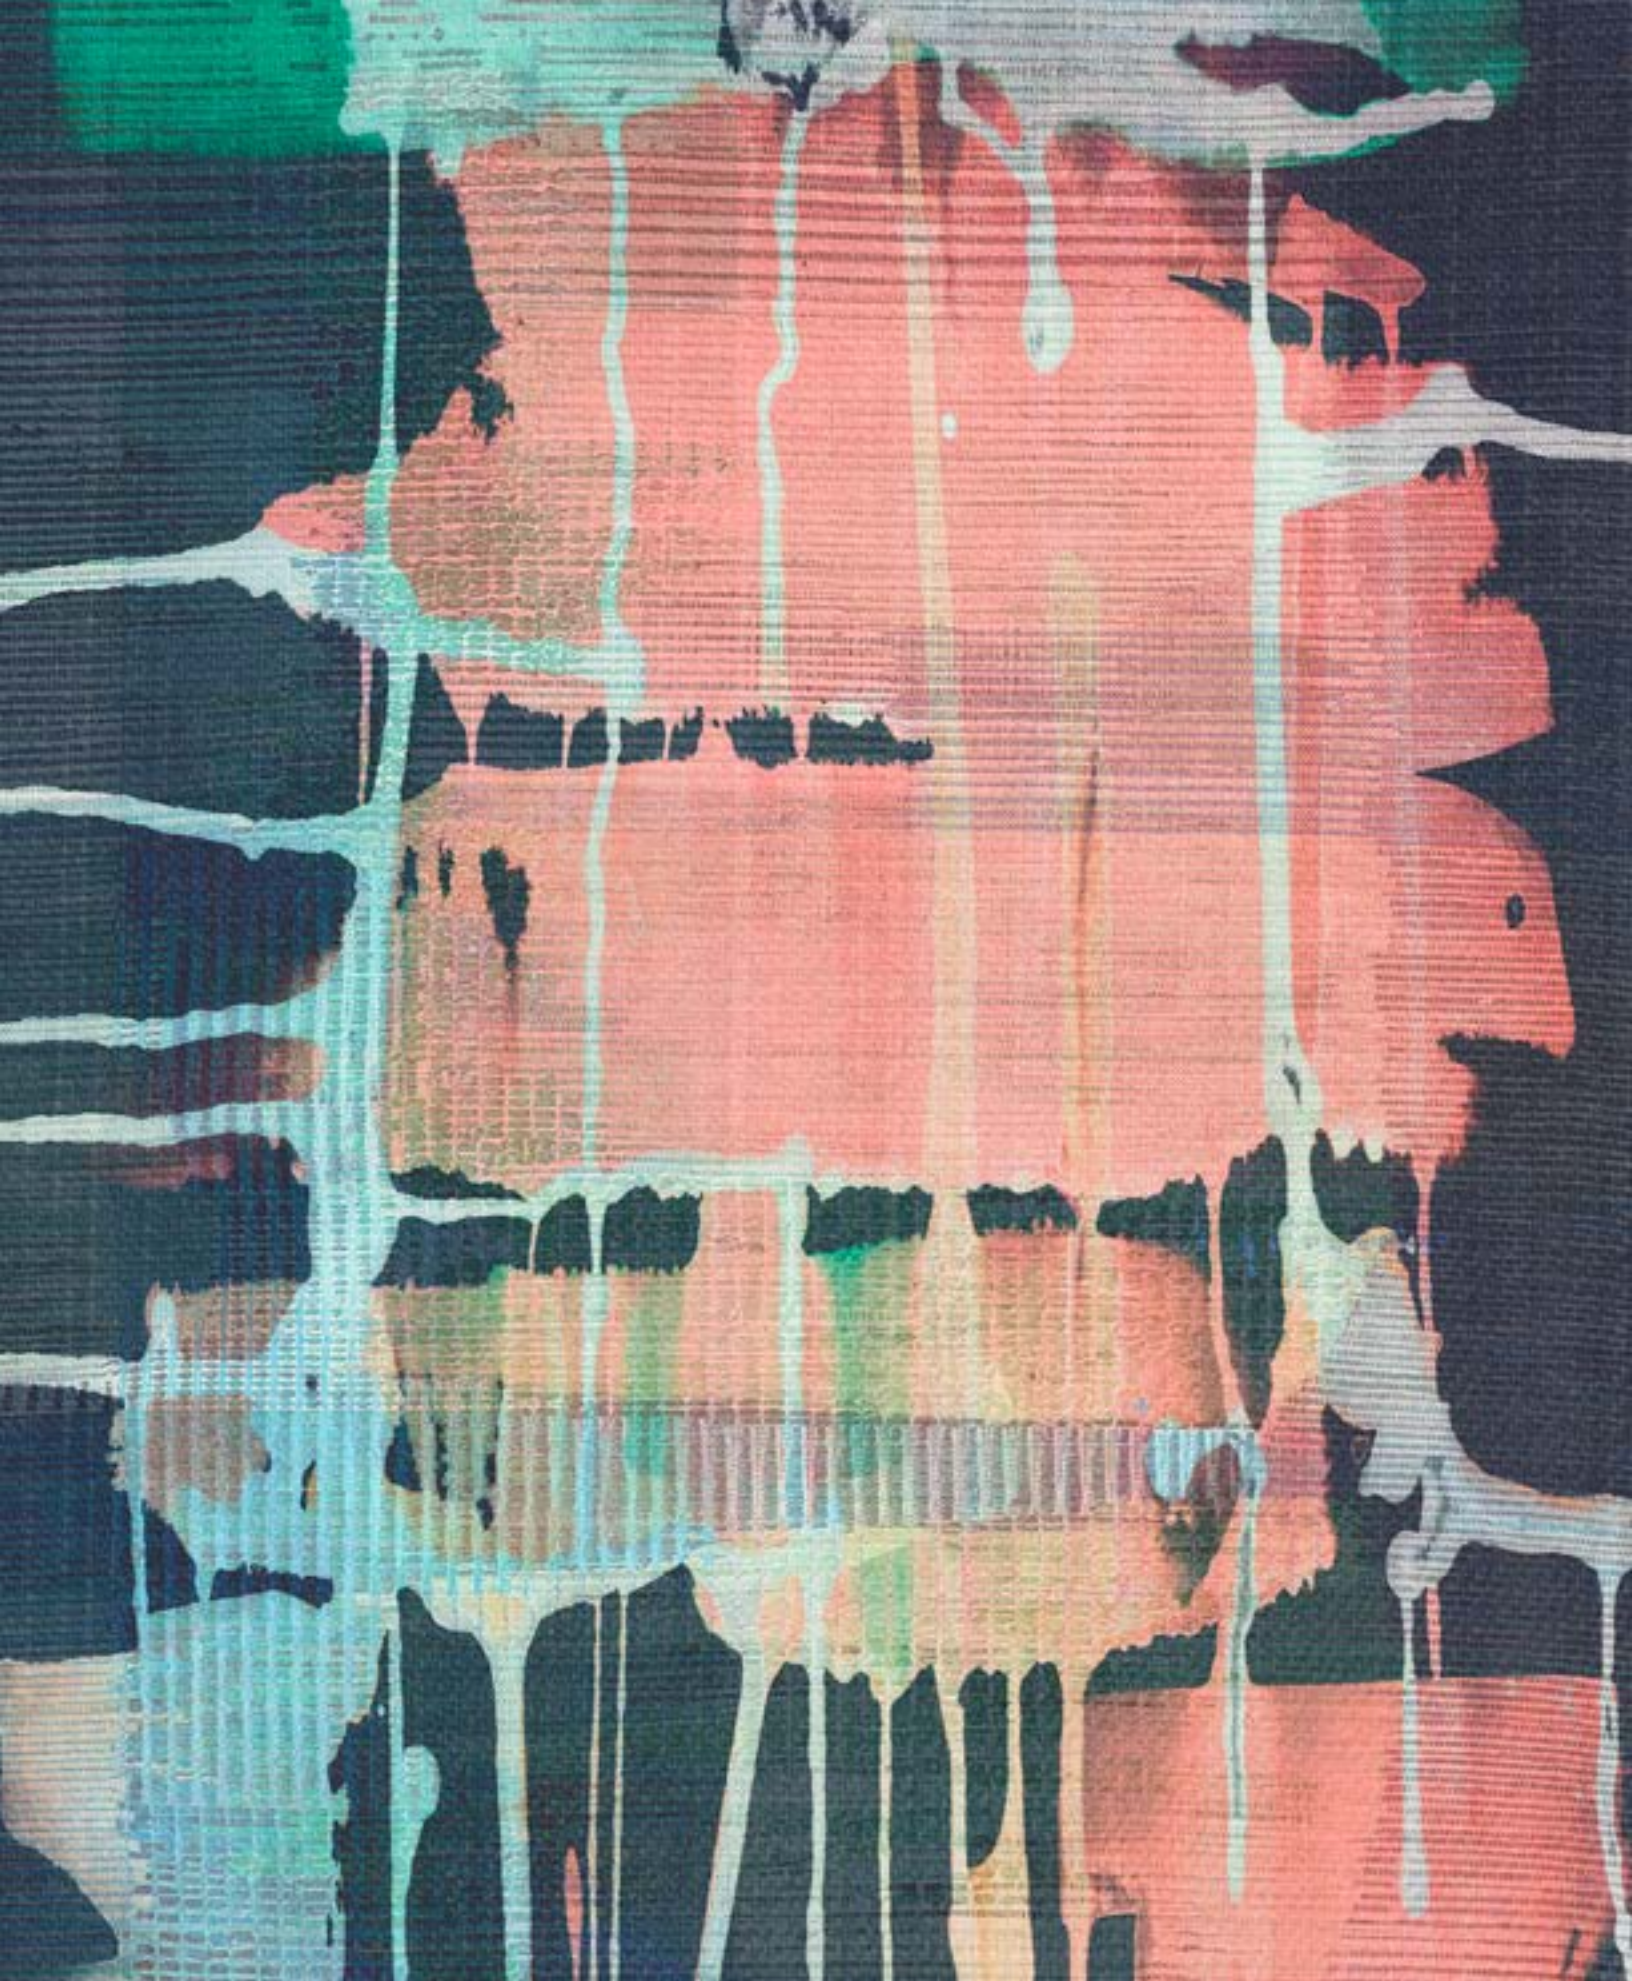

Gestures

shaw contract® | **shaw** hospitality®

Gestures
is brought to
life by **Canvas**
dye-injection
technology

Canvas brings creativity to life in precise lines, photorealistic detail, vivid colour and smooth gradients – all translated in 76 dpi high-definition, dye injection technology delivering five times the clarity of existing carpet colour processing machines.

PATTERN FULL REPEAT

PATTERN FULL REPEAT

PATTERN FULL REPEAT

VR50874 *Rug*
12' X 18' | 3.66 X 5.49 M

VR50876 *Rug*
12' X 18' | 3.66 X 5.49 M

VR50877 *Rug*
12' X 18' | 3.66 X 5.49 M

VR50879 *Rug*
12' X 18' | 3.66 X 5.49 M

VR50880 *Rug*
12' X 18' | 3.66 X 5.49 M

VR50881 *Rug*
12' X 18' | 3.66 X 5.49 M

VR50884 *Rug*
12' X 18' | 3.66 X 5.49 M

VR50886 *Rug*
12' X 18' | 3.66 X 5.49 M

VR50888 *Rug*
12' X 18' | 3.66 X 5.49 M

VR50889 *Rug*
12' X 18' | 3.66 X 5.49 M